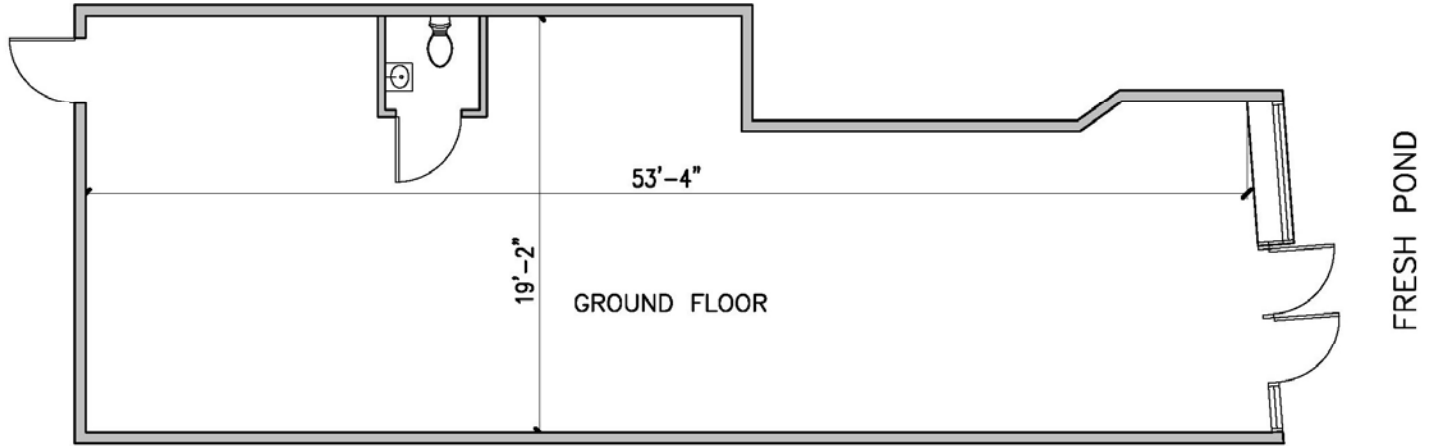

COMMERCIAL SPACE FOR LEASE

FLOOR PLAN

RIDGEWOOD

718-456-9600 / info@werbarealty.com

RIDGEWOOD

LID201812176627 - MLS# 3087592

900 SF - GREAT LOCATION!

WR WERBA REALTY
Werba Property Management Since 1965